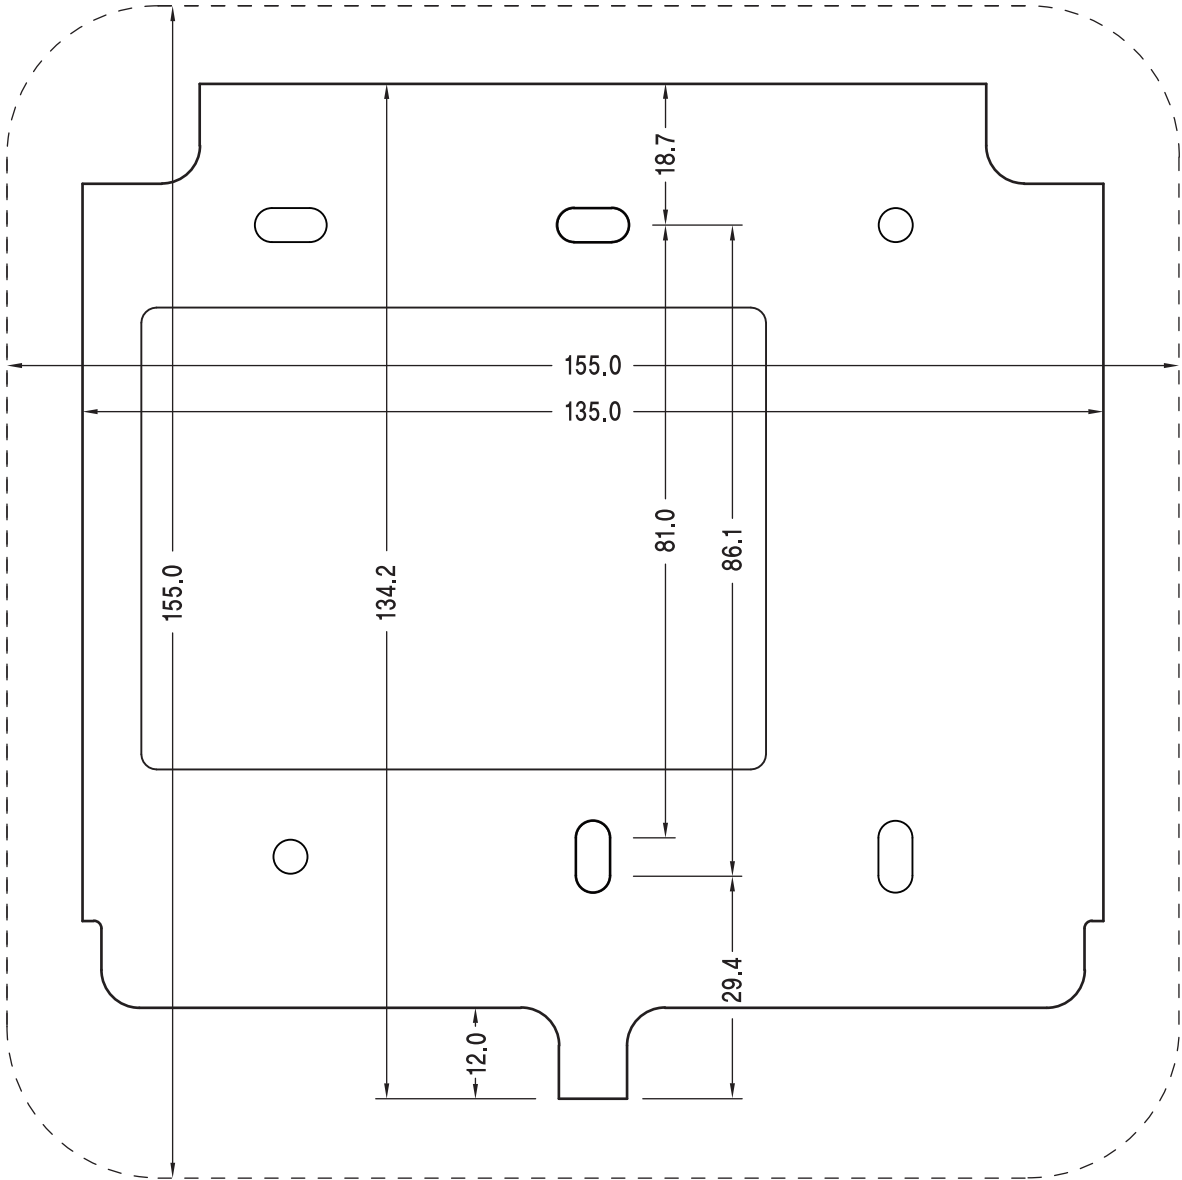

BioStation A2

1:1 Scale Drilling Template

Template Instruction.

- 1. Open with Adobe Acrobat Reader.
- 2. Click **File > Print**.
- 3. Select **Actual size**.
- 4. Click **Print**.

DO NOT USE CUSTOM SCALE.

Applicable Model: BSA2-OEPW, BSA2-OHPW, BSA2-OIPW, BSA2-OMPW